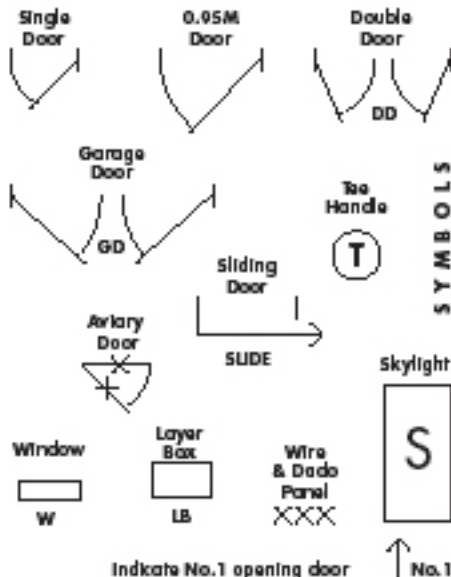

Sheets ▶	1	2	3	4	5	6	7	8	9	10	11	12	
Meters ▶	0	0.78	1.52	2.26	3.00	3.74	4.48	5.22	5.96	6.70	7.44	8.18	8.92

FRONT (M)

Draw an aerial view of your shed using scale and symbols

Shed Type:

Size: Front

x Side/Gable

Wall Height:

Options:

Shed Colour:

Walls:

Doors:

Windows:

Roof: